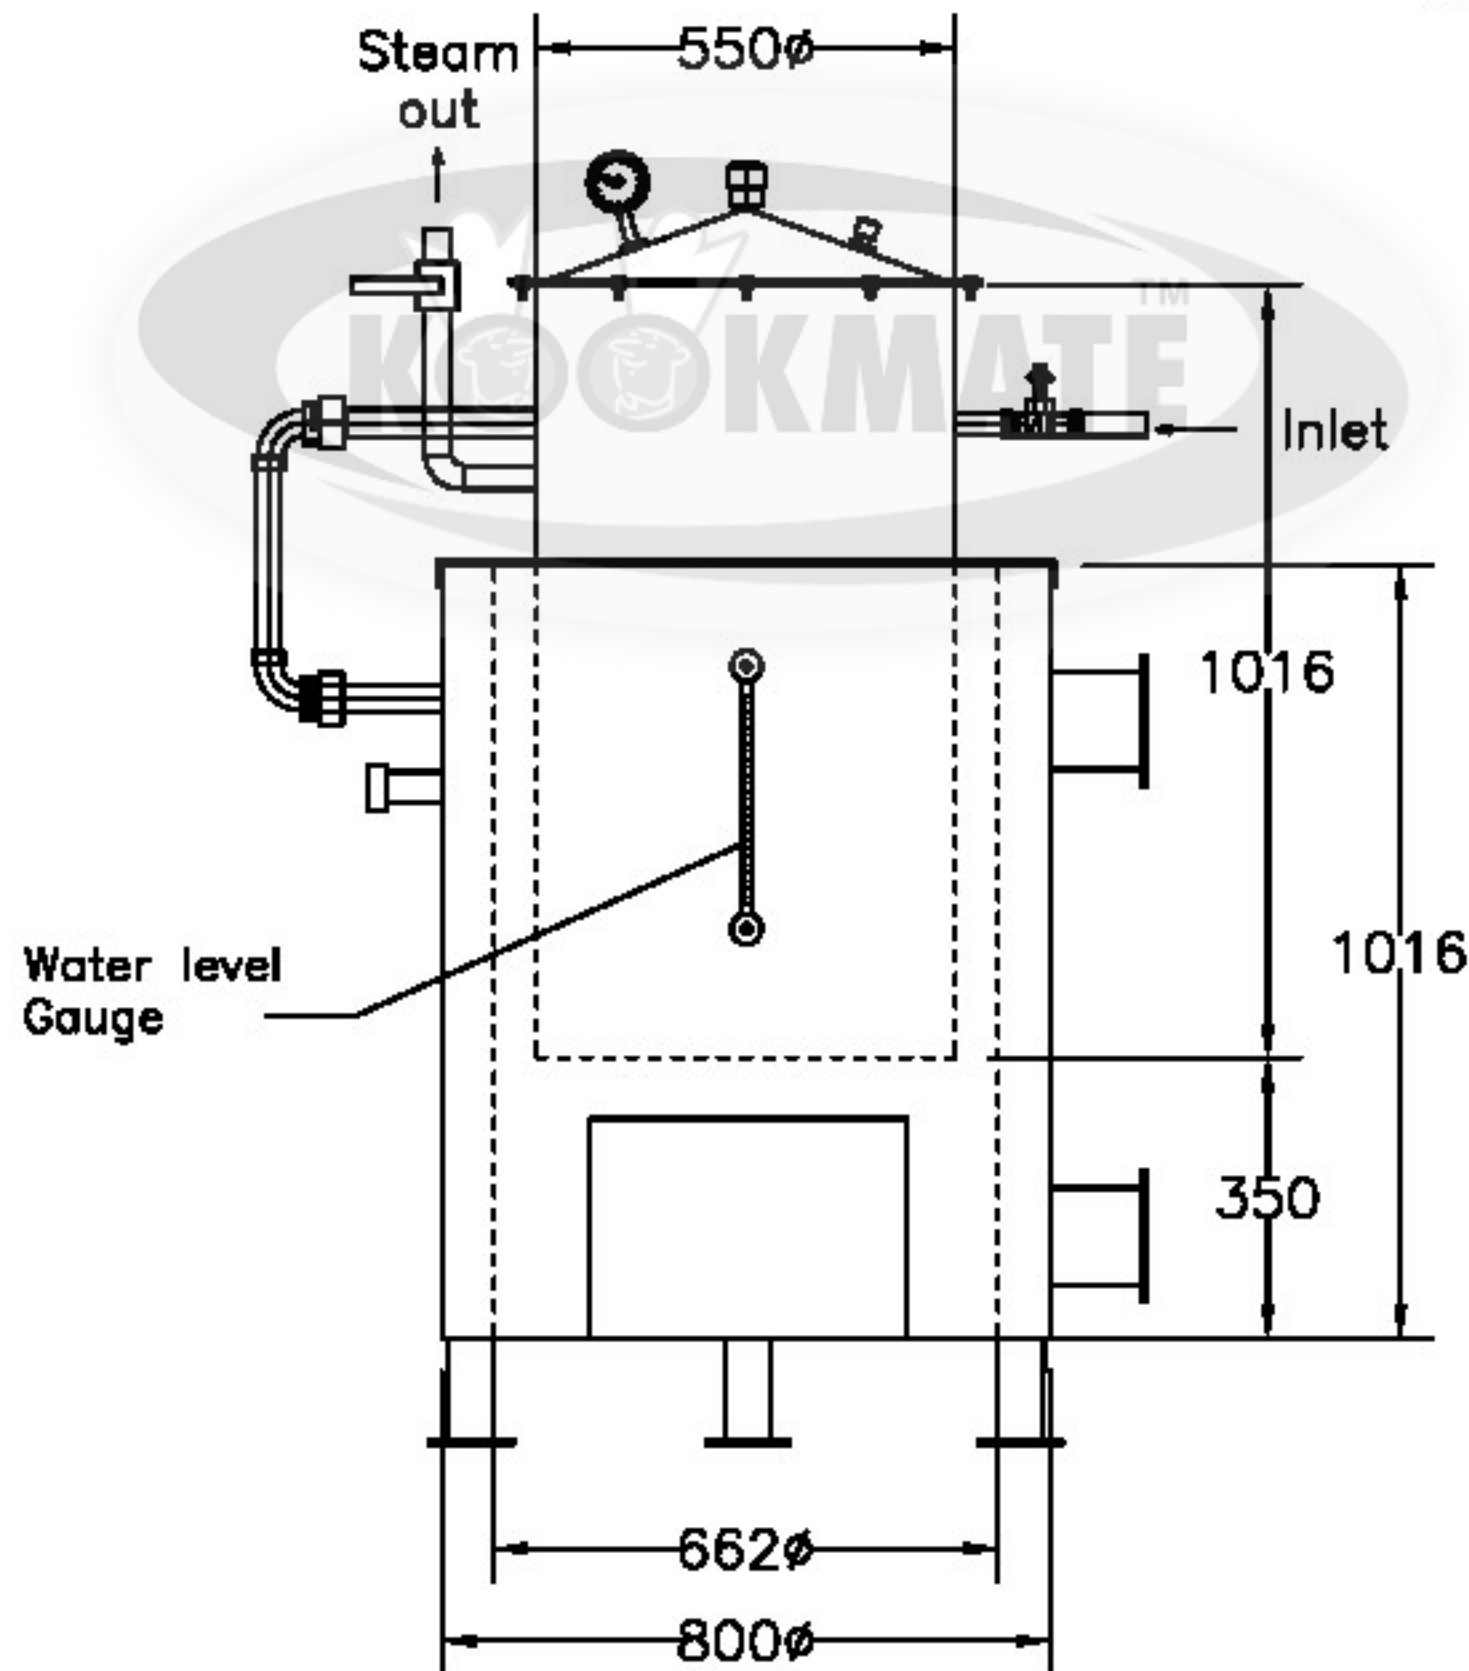

**MEDIUM PRESSURE  
BOILER - 200 Ltrs**

Outer tank Ms 6mm outer 800dia x 1016 ht  
 Inner tank Ms 6mm outer 662dia x 1016 ht  
 SS 2 mm 550dia x 1016 ht

QTY:- 1 NOS

Capacity:-

Attend time Cookers - 3 Nos  
 Idly box - 1 No  
 Milk cooker - 1 No