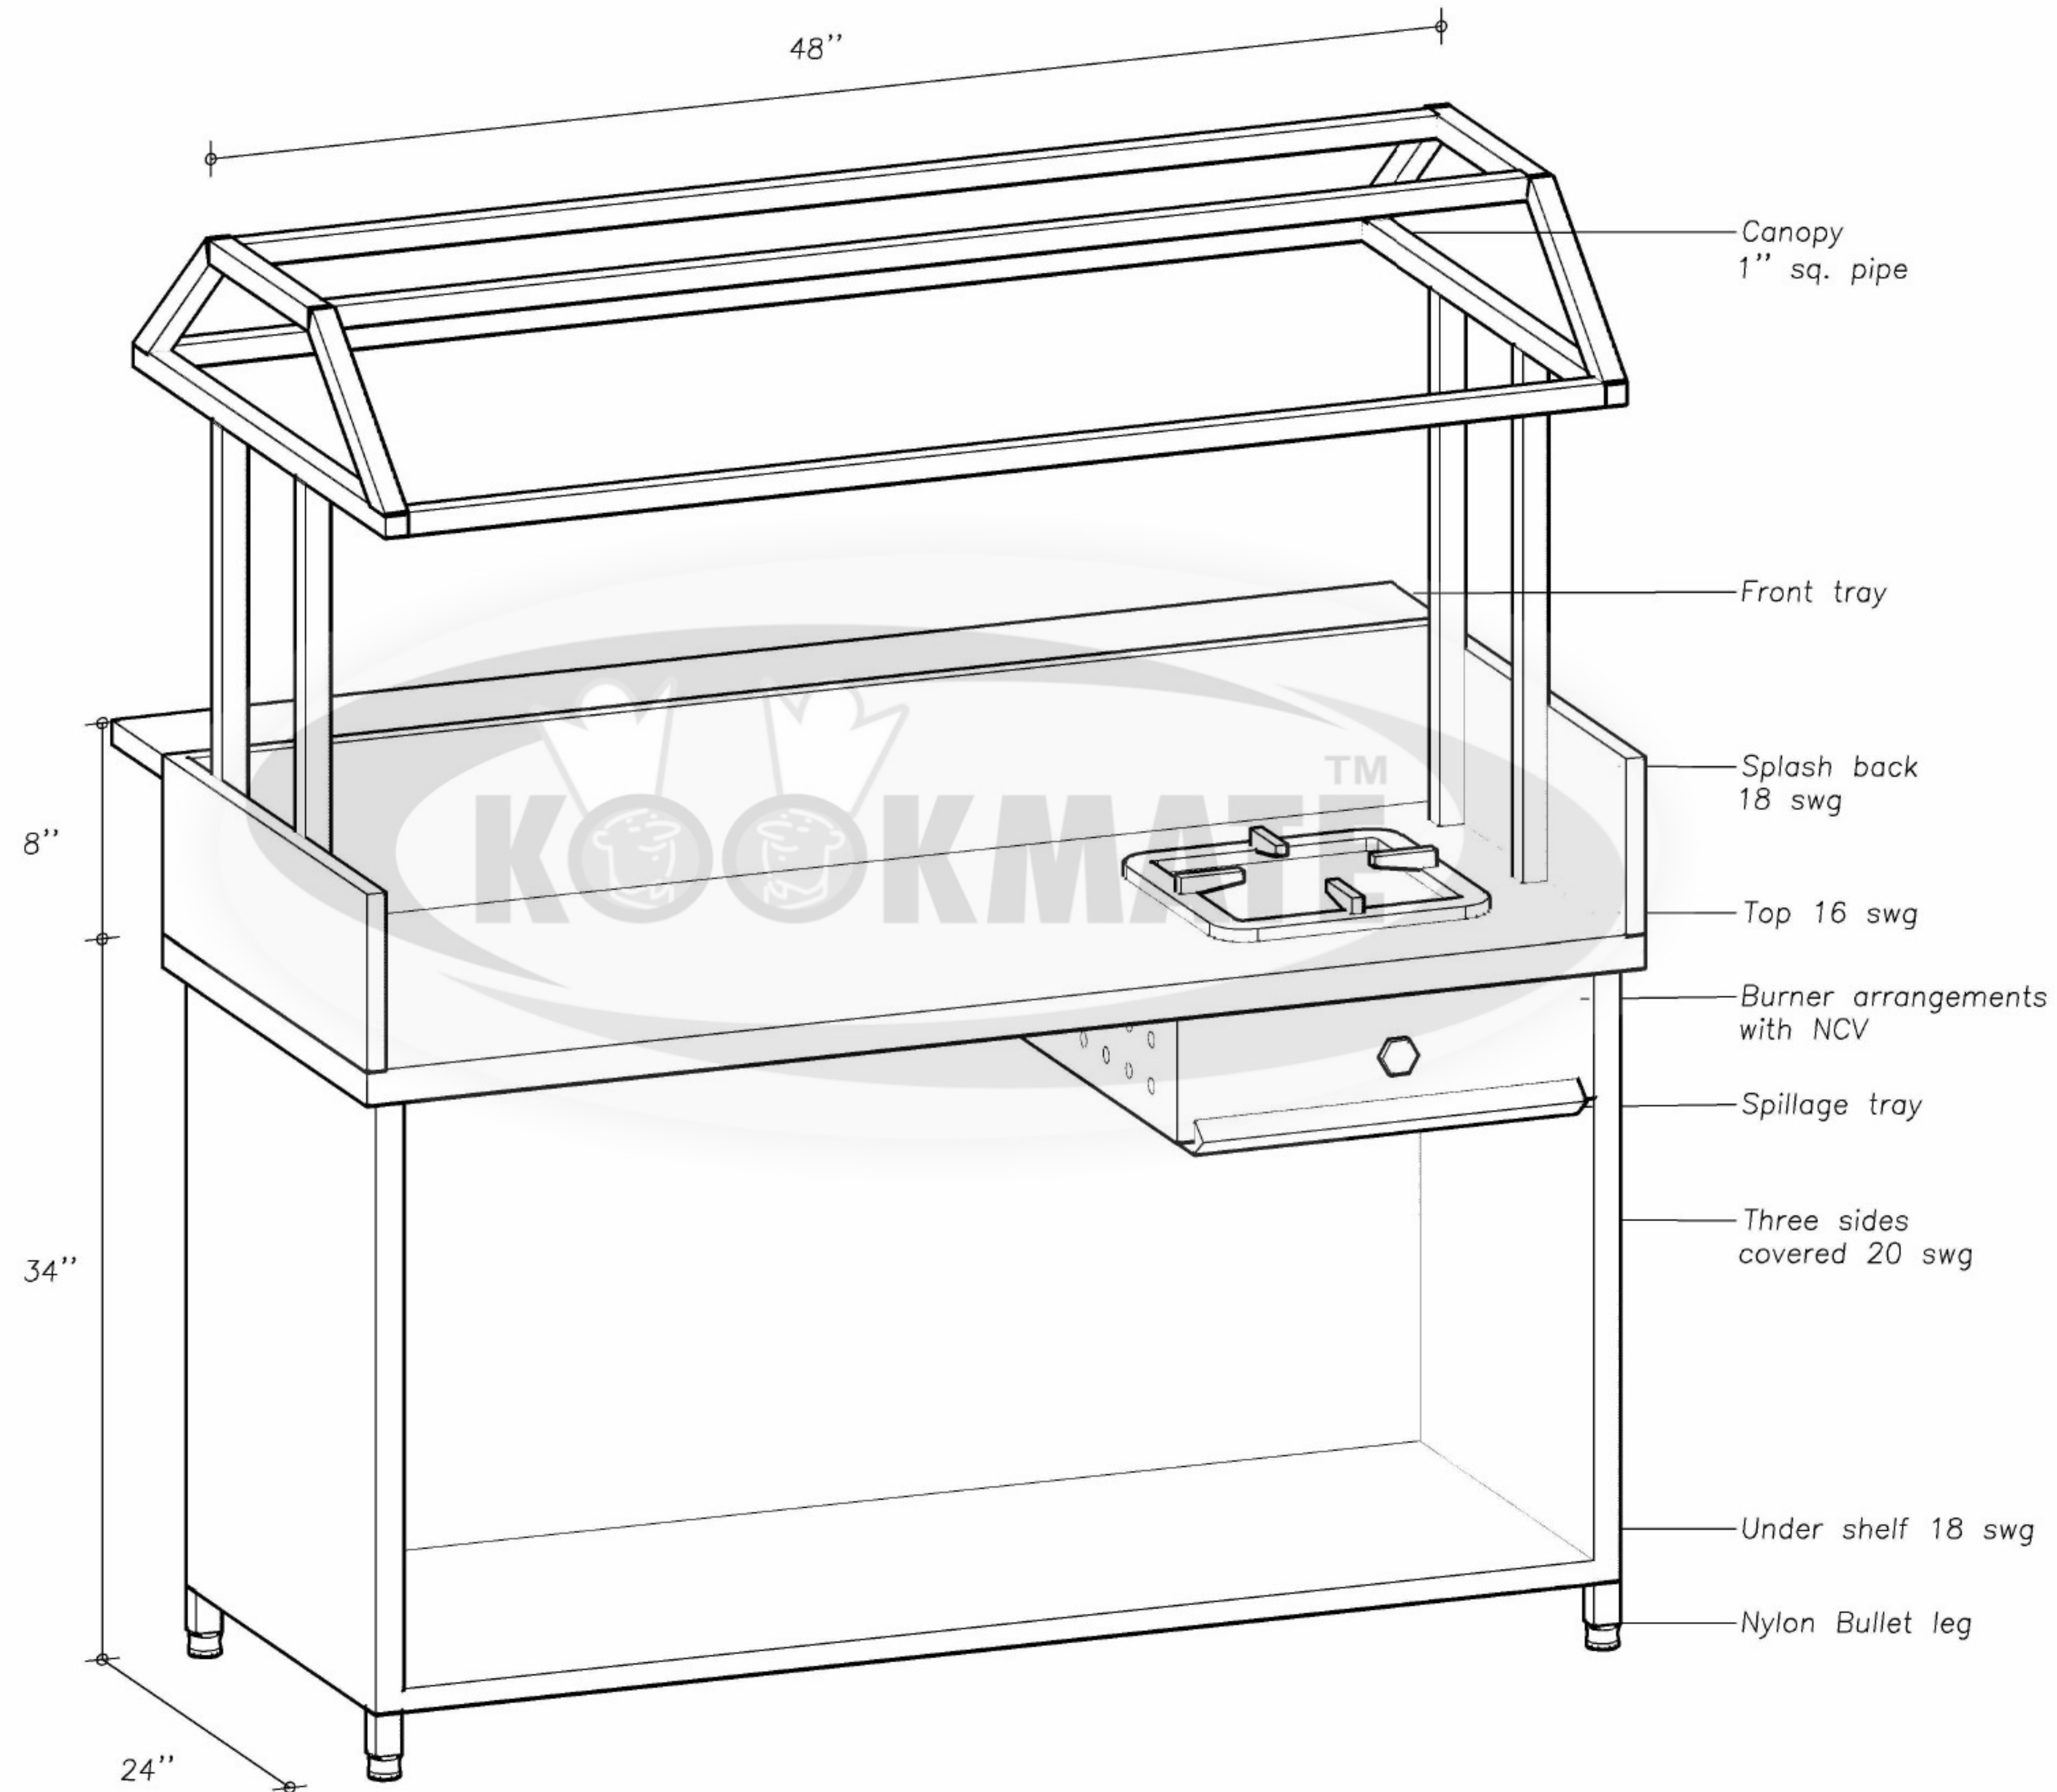

27) CHAT COUNTER

SIZE - 48''X24''X34''+ 16''

* ALL 202 GRADE
* QTY - 1 NO

AIR CONTROL EQUIPMENT & SYSTEMS

CHENNAI - 33