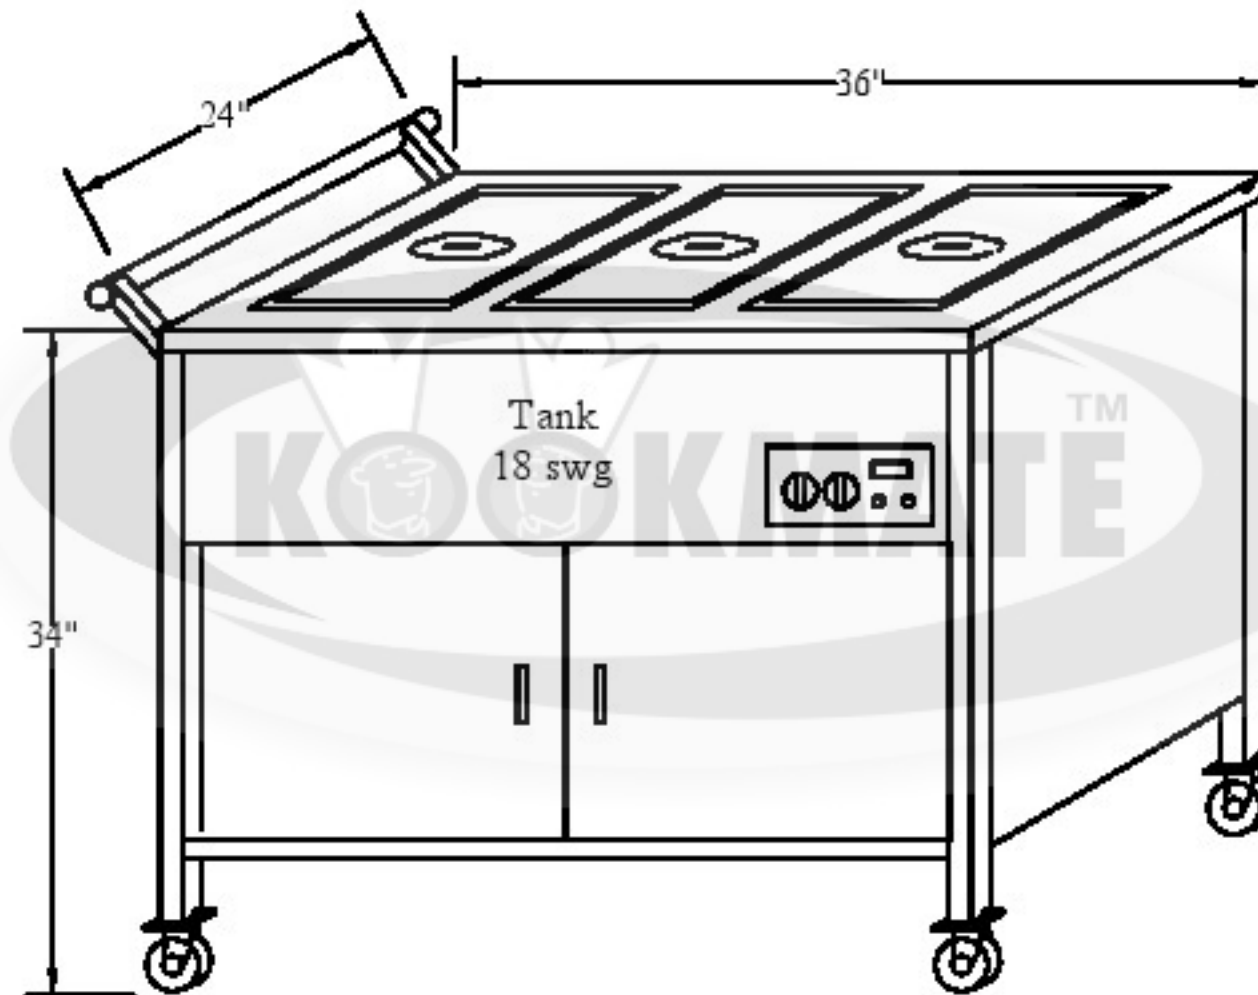

HOT FOOD SERVICE TROLLEY

SIZE - 36"X24"X34"

Note :

All Dimensions Are In inches

Equipment over all size :

Preview :

CLIENT :

DRAWING TITLE:

KITCHEN EQUIPMENT DRAWING

Date:	Dealt:	Checked:
Scale	Rev Date	
DWG NO:	001	

Designed By :

Drawn By : AND

QTY - 1 No

ACES!
Since 1972
AIR CONTROL EQUIPMENTS & SYSTEMS.
E-mail : aces.office.admin@gmail.com
AIR CONTROL EQUIPMENTS & SYSTEMS.
NO-86,VASUDEVAPOURAM STREET,
WEST MAMBALAM,
CHENNAI-60.
TEL NO-8448480888