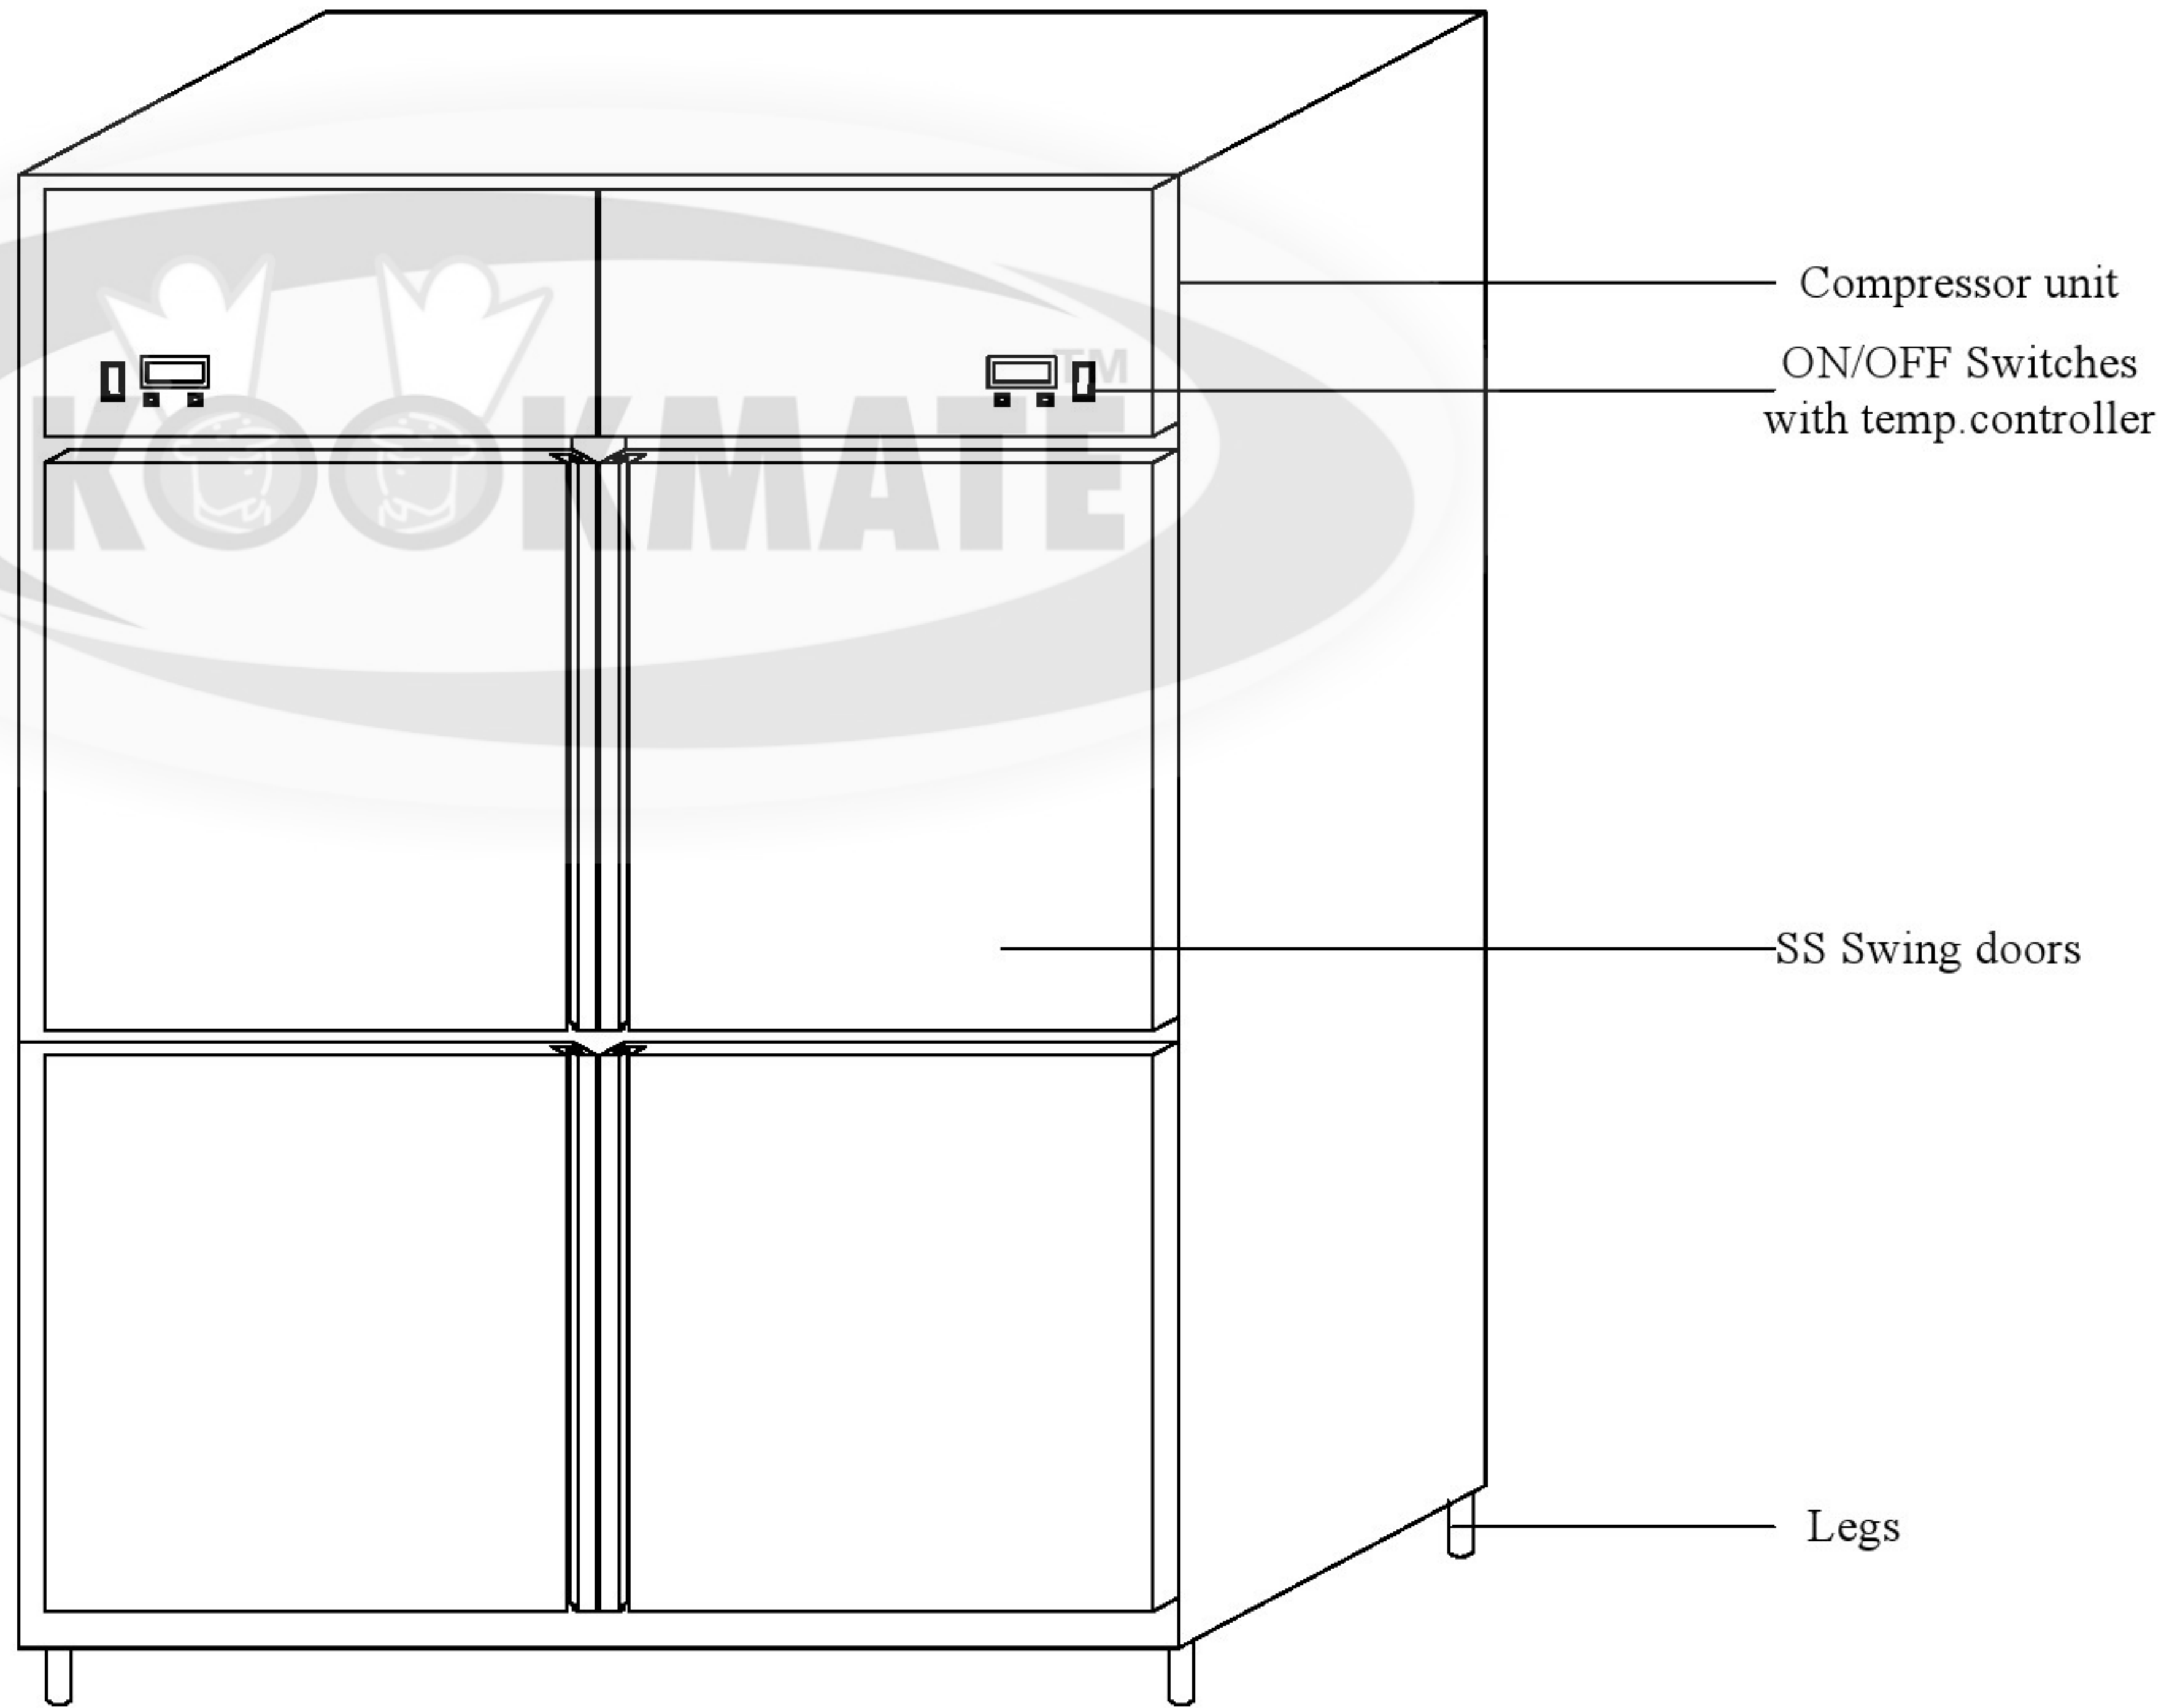

4 DOOR VERTICAL CHILLER

SIZE : 48"X24"X78" Ht. Approx.

Note :

All Dimensions Are In Inches.

Equipment over all size :

Preview :

CLIENT :

DRAWING TITLE: