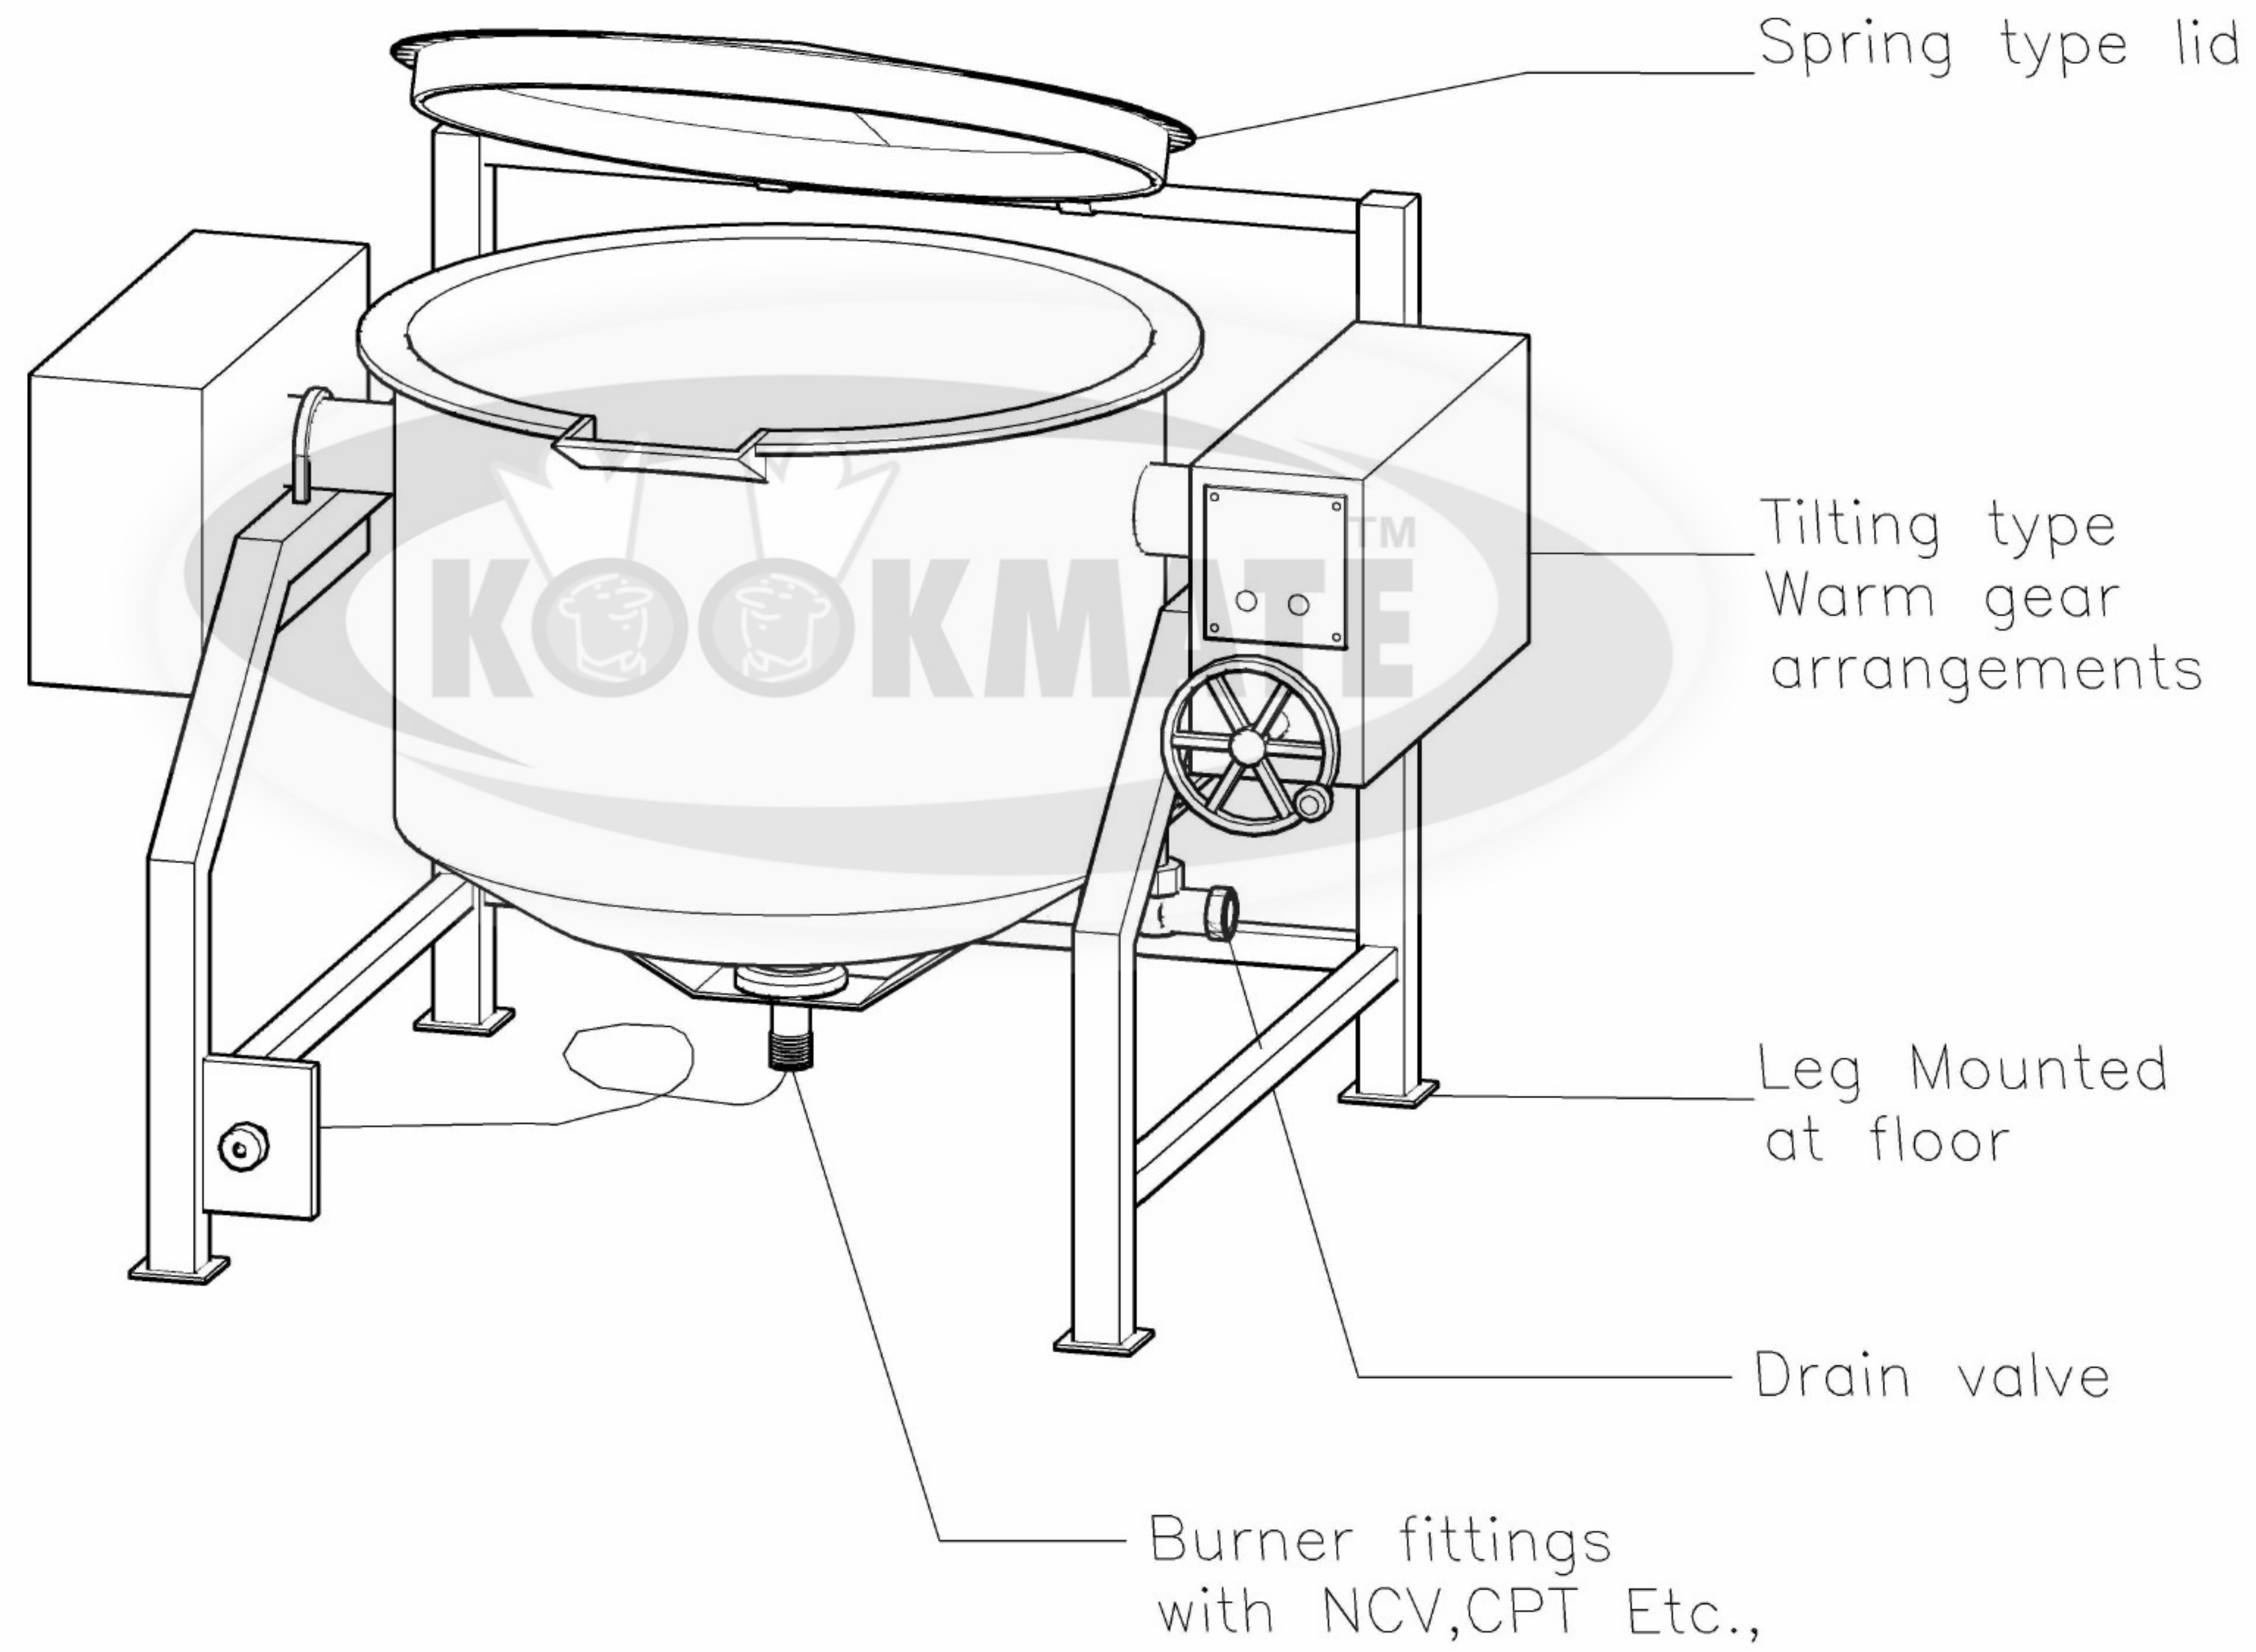

GEAR TYPE TILTING - BULK COOKER

- 300 Ltrs. Capacity