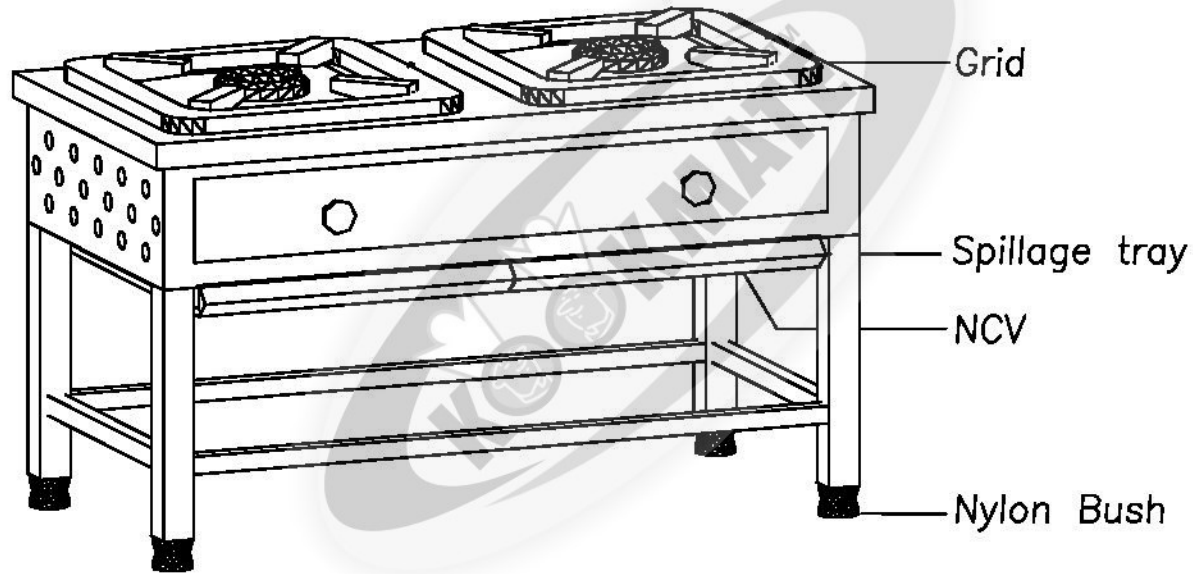

DOUBLE BURNER

Code No. SIZE.

2B4 – 48"X24"X34"

Top	16 swg
Side cover	18 swg
Legs	18 swg

**AIR CONTROL EQUIPMENT & SYSTEMS
chennai-33**