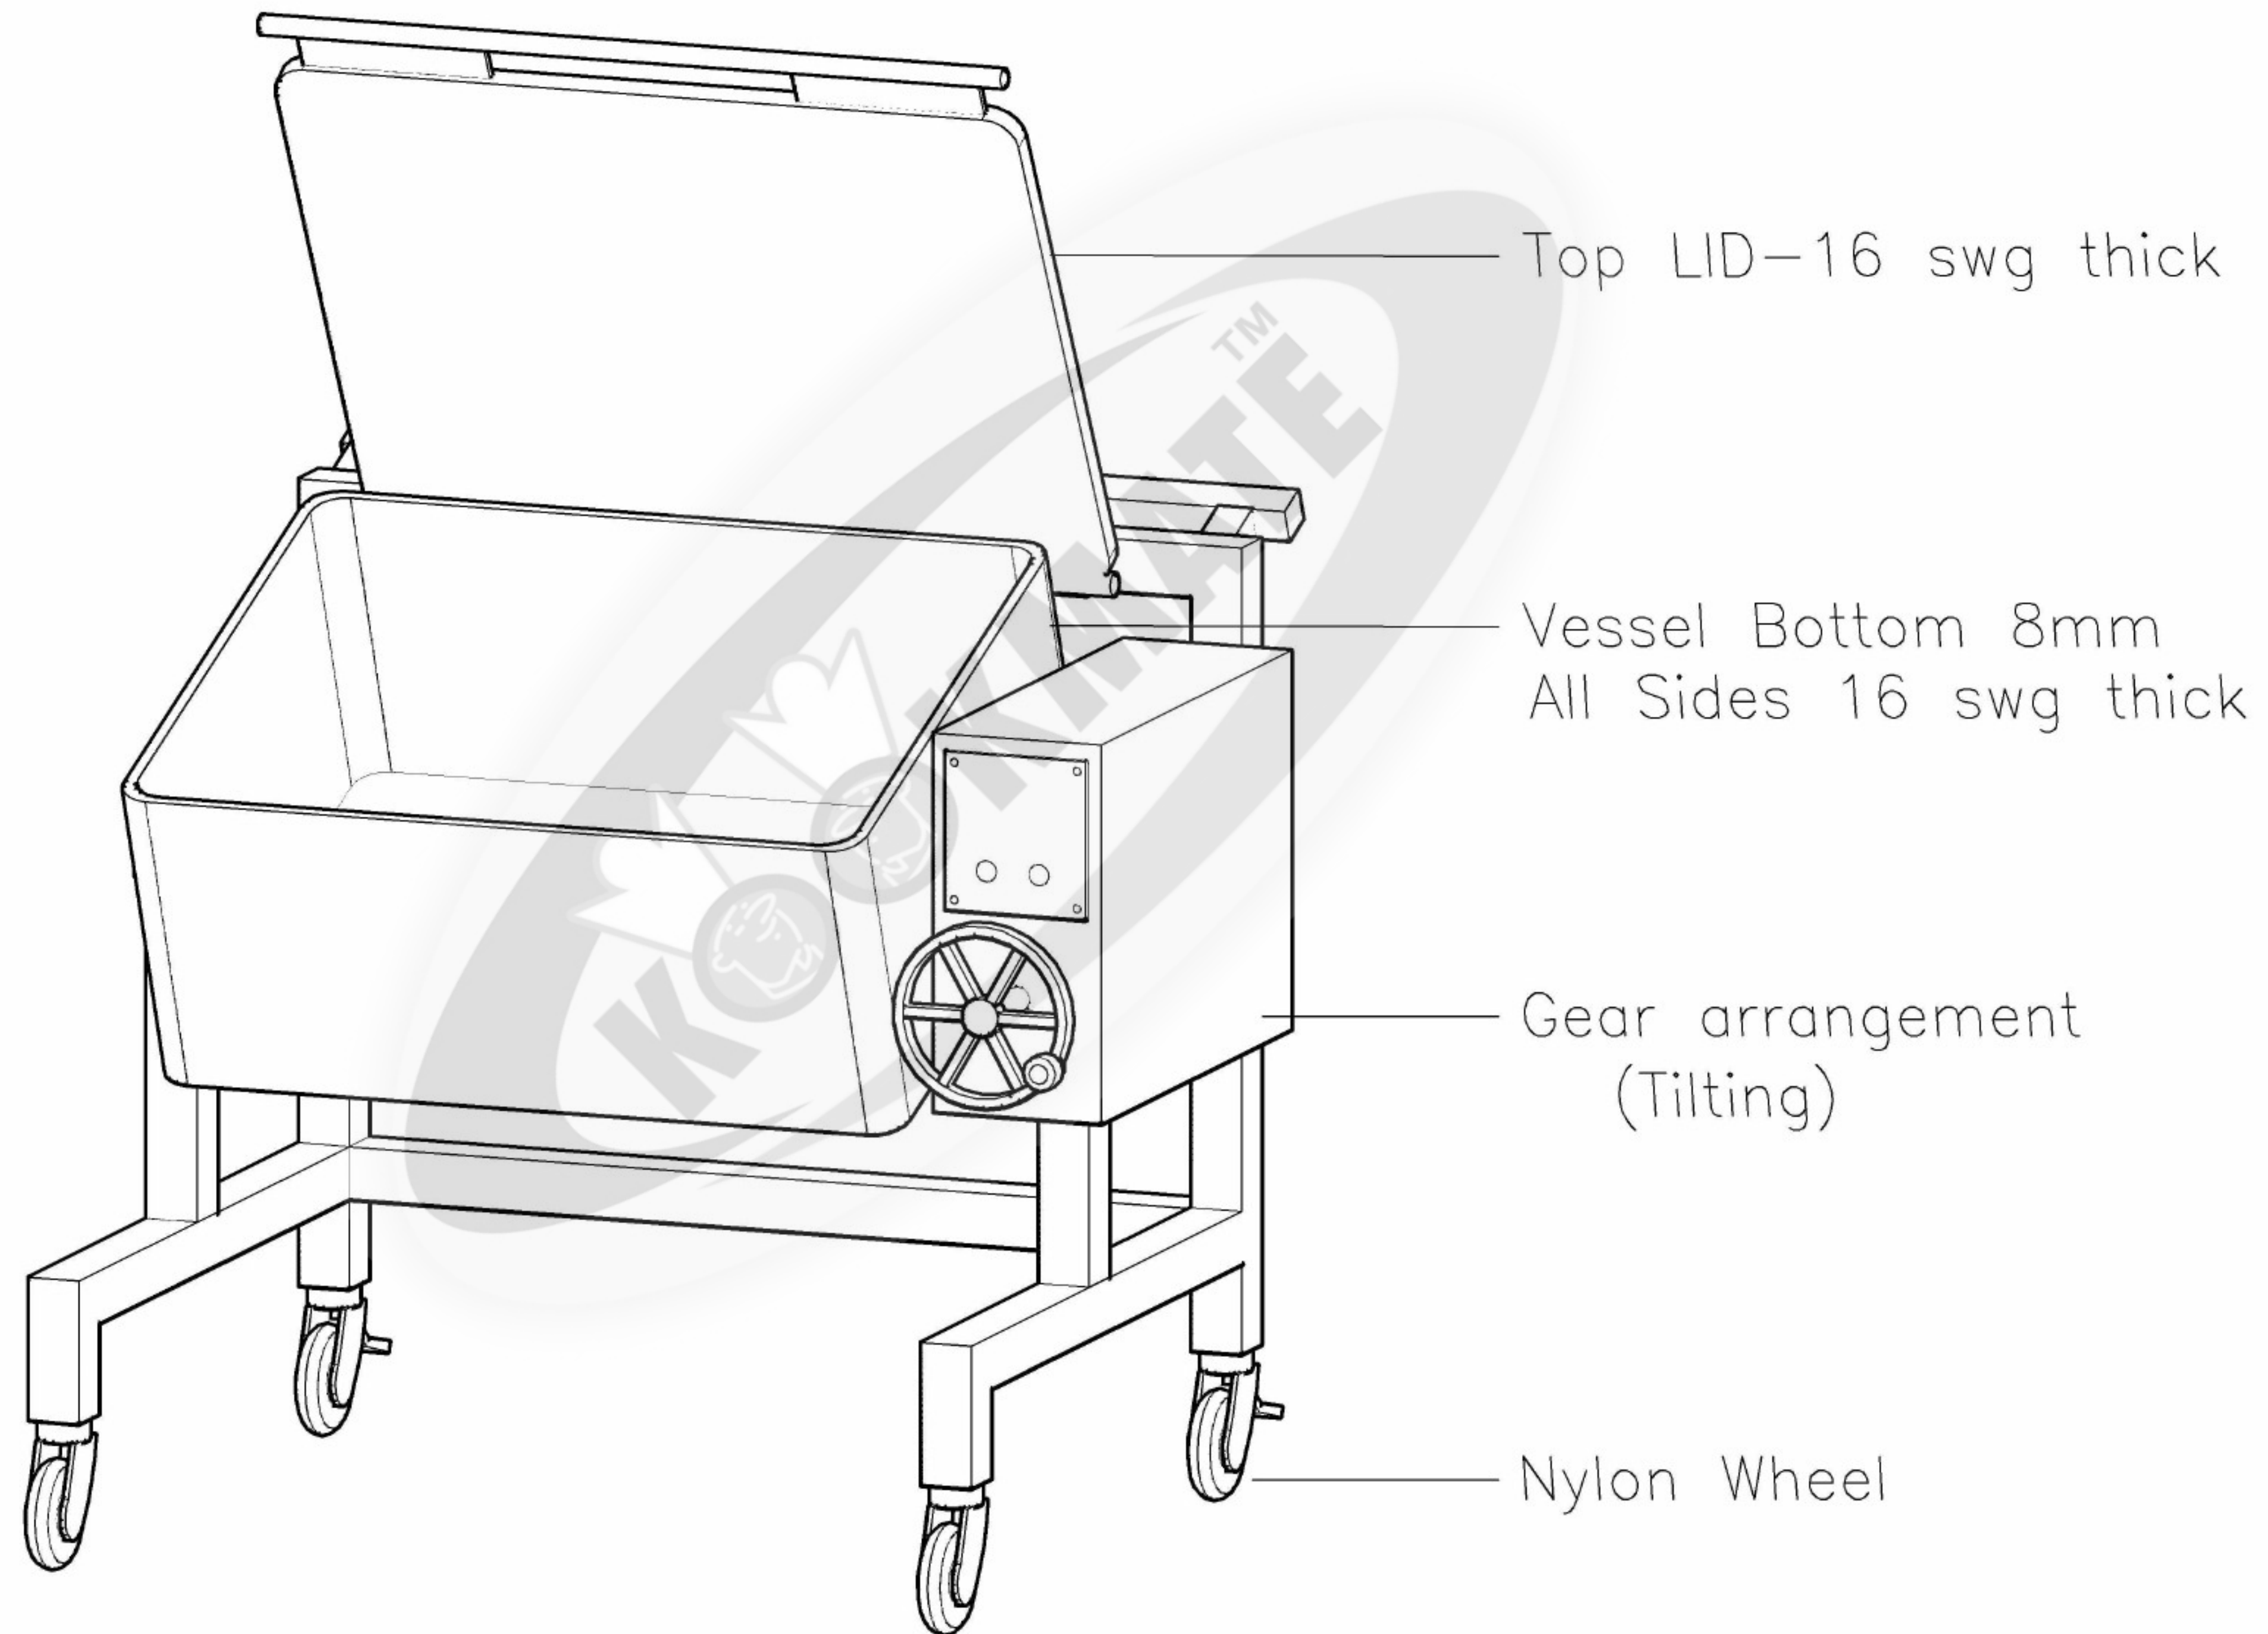

TILTING TYPE BRAISING PAN

AIR CONTROL EQUIPMENT & SYSTEMS

CHENNAI