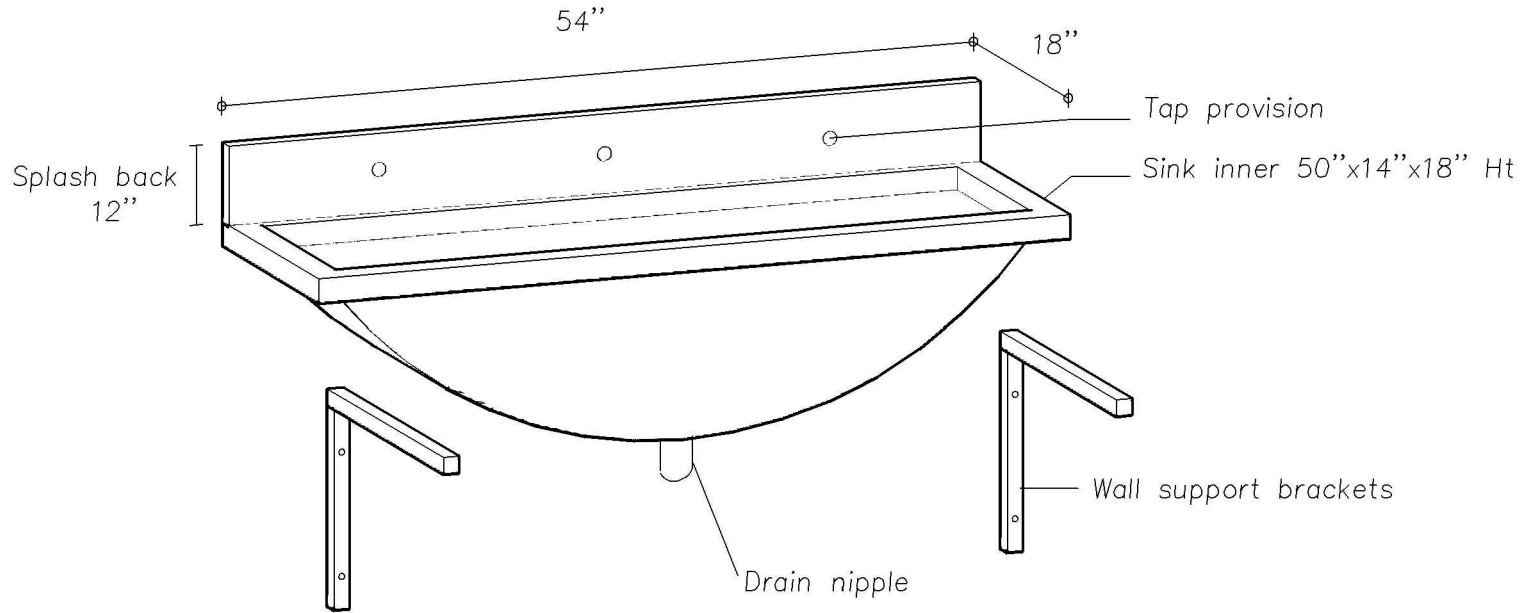

WALL MOUNT SS SINK

Size - 54"x18"x18"

ALL 202 GRADE

Qty - 1 no

**Air Control Equipment & systems
channel-33**