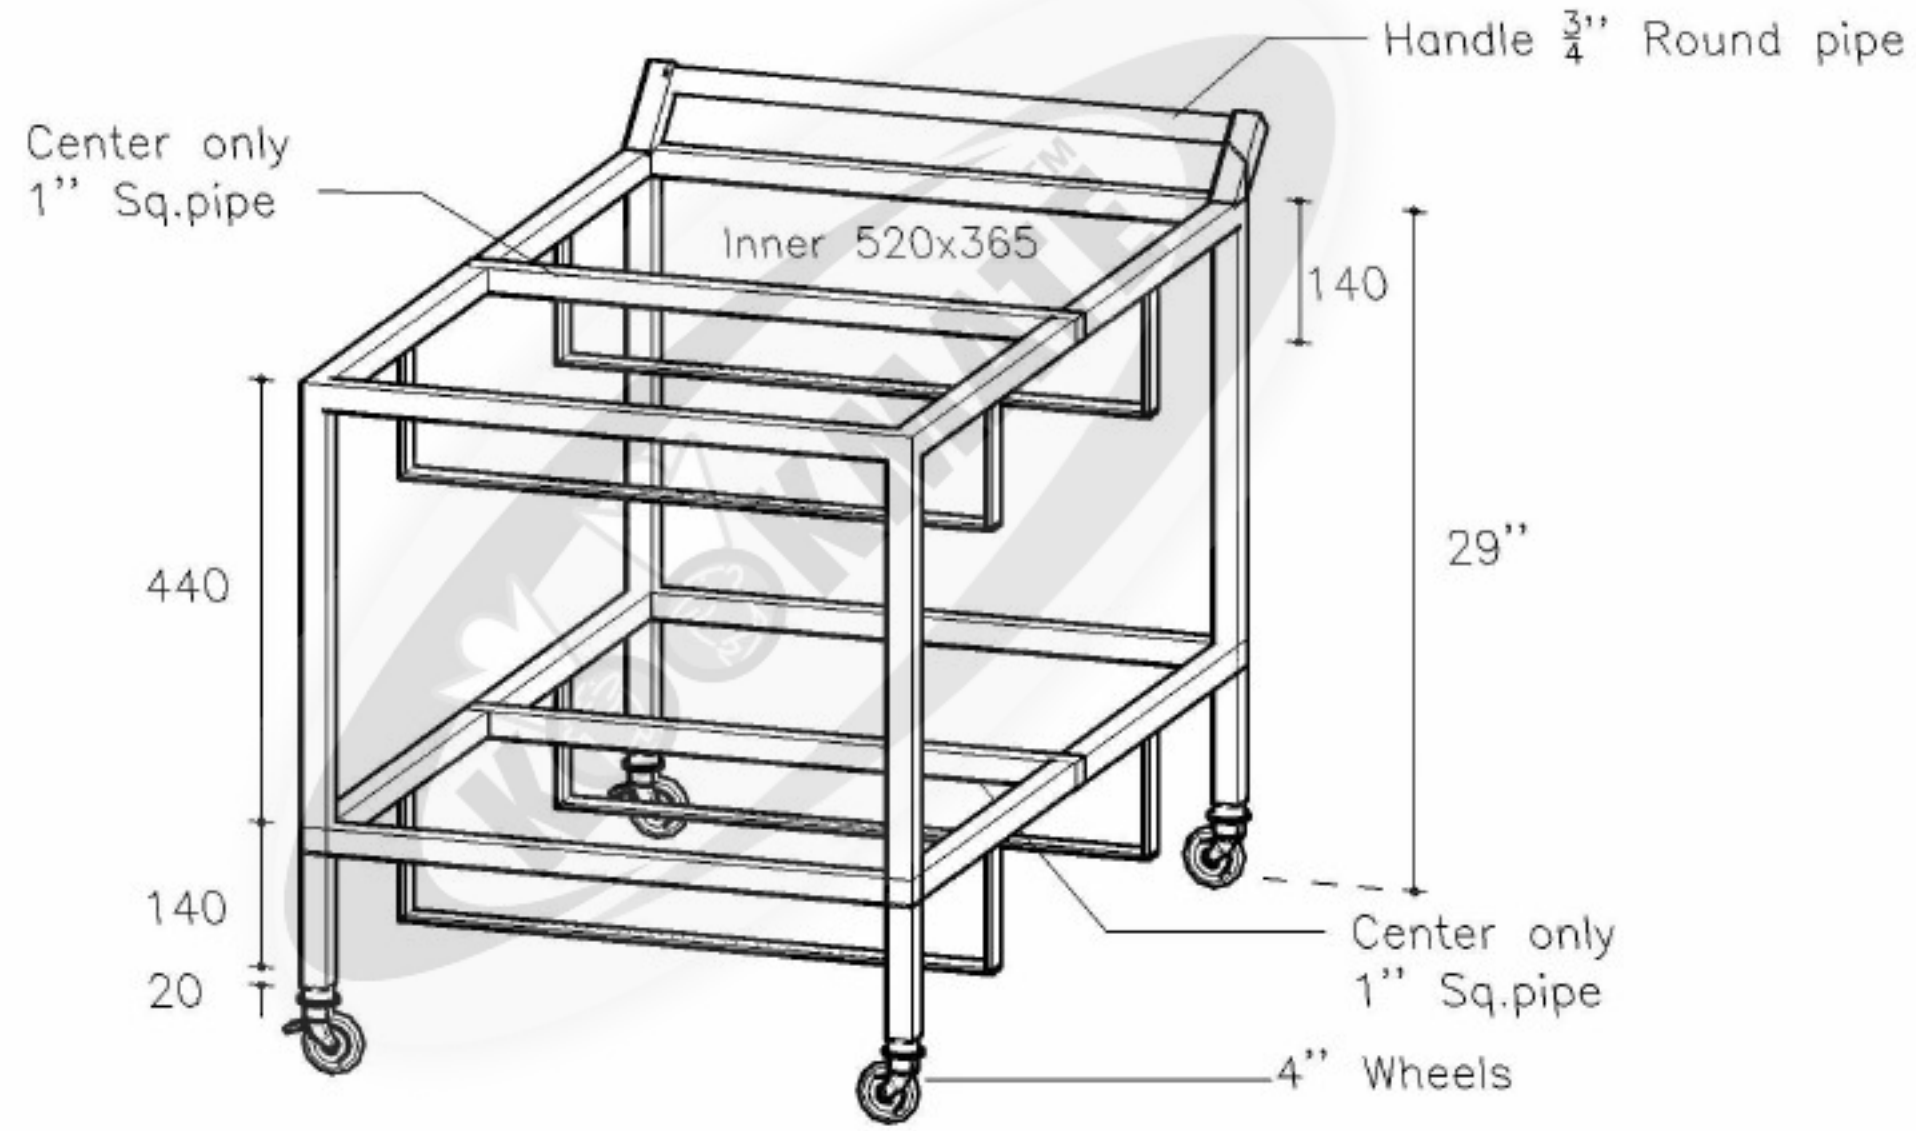

PRODUCED BY AN AUTODESK EDUCATIONAL PRODUCT

TUB TROLLEY

Approx. Weight : 16 Kgs

**Air Control Equipment & Systems
Channel - 33**

PRODUCED BY AN AUTODESK EDUCATIONAL PRODUCT

PRODUCED BY AN AUTODESK EDUCATIONAL PRODUCT